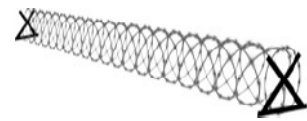

RIOT DETAINER:

Version of the Instant Decoiler with the same functions and applications, but for personal transport and in a smaller size.