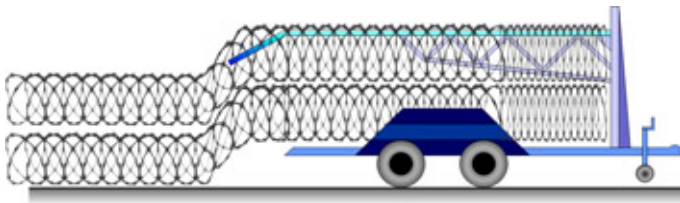

INSTANT DECOILER :

Fast Decoiling For Insurmountable Barriers.

Model:
INSTANT DECOILER

General Characteristics:

High speed and long distance decoiling system for pyramid barriers of Concertina ® for setting-up insurmountable fences.

Recommended locations for installation:

For locations with high security requirements, in areas with mobile establishments (military bases and check points as well as for the control of masses in crowded areas)

REALIZABLE FOR
ALL BLADE TYPES

RIOT DETAINER:

Version of the Instant Decoiler with the same functions and applications, but for personal transport and in a smaller size.